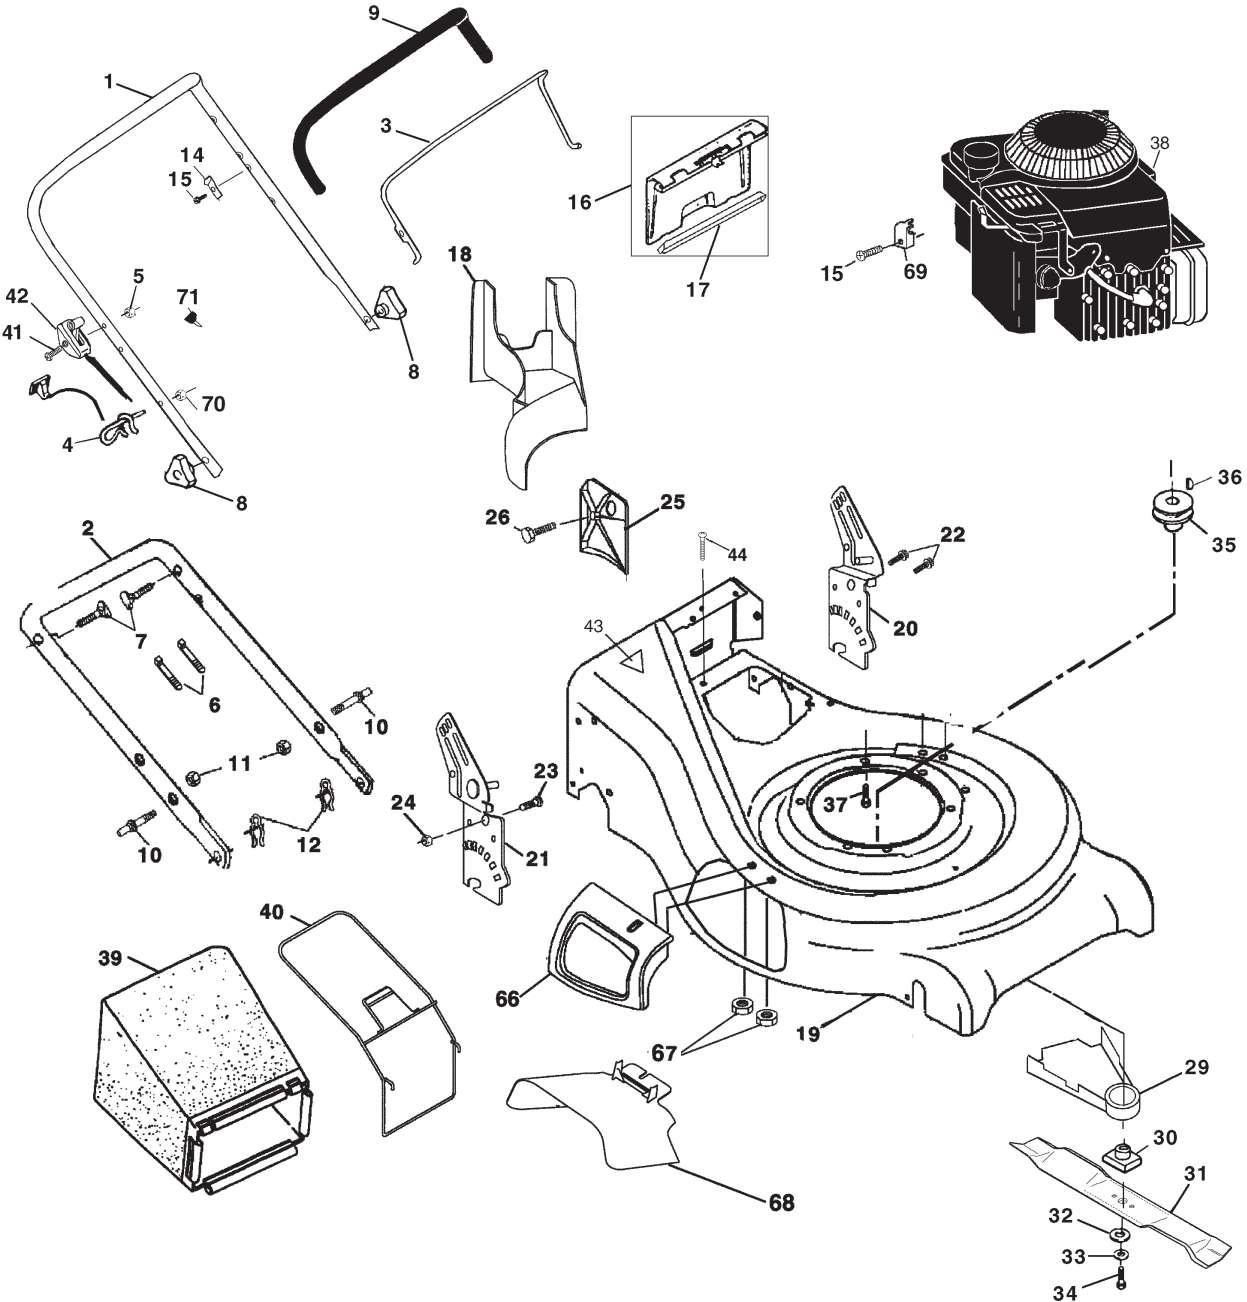

REPAIR PARTS

ROTARY LAWN MOWER -- MODEL NO. 541PDE (P541PDEA), PRODUCT NO. 954 12 00-36

REPAIR PARTS

ROTARY LAWN MOWER -- MODEL NO. 541PDE (P541PDEA), PRODUCT NO. 954 12 00-36

KEY NO.	PART NO.	DESCRIPTION	KEY NO.	PART NO.	DESCRIPTION
1	532167163	Handle, Upper Dlx Comf.	32	532851074	Washer, Hardened
2	532164556	Handle, Lower	33	532850263	Lockwasher, Helical Spring 3/8
3	532131036	Bail, Cont. Wire Dlx Comf. Blk	34	532851084	Screw, Hex Head 3/8-24 x 1.38
4	532132001	Guide, Rope, Side	35	532084596	Pulley, Engine
5	532751152	Nut, Hex Lockwasher 1/4-20	36	532087677	Key, Hi Pro
6	532066426	Wire, Tie	37	532150406	Bolt, Engine
7	532131959	Bolt, Handle 5/16-18 x 1.75	38	-----	Engine Briggs & Stratton 12H807 (Order parts from engine manufacturer)
8	532087692	Knob, Handle	39	532165846	Grass Catcher Bag
9	532164265	Grip, Hdl Foam Smooth	40	532161358	Grass Catcher Frame
10	532161551	Bolt, Sq. Neck	41	532144929	Screw
11	873990500	Nut, Hex Lockwasher Ins. 5/16-18 UNC	42	532163837	Combi-key Control
12	532051793	Cotter, Hairpin	43	532145494	Decal Danger
14	532125162	Bracket, Upstop	44	532054583	Screw
15	532083816	Screw, Hex Washer Head Tapping 10-2	66	532171962	Mulcher Door Asm.
16	532162085	Kit, Door Rear	67	532088349	Nut
17	532161548	Seal, Door	68	532169699	Multi Cut Door Guard
18	532165261	Plug, Mulcher	69	532111190	Cable Clamp
19	532172081	Kit, Housing	70	532063601	Nut
20	532164548	Handle, Bracket	71	532122147	Key
21	532169306	Handle, Bracket Asm. Right	--	532161057	Drive Cover Decal
22	532150078	Screw, Hex Wshd	--	532172078	Operator's Manual (Euro)
23	532163183	Bolt, Hex Head 5/16-18 x 5/8	--	532172079	Operator's Manual (Scandi)
24	532063124	Nut, Hex Lock Wshr 5/16-18			
25	532161333	Baffle, Side			
26	532163409	Screw 12 x 5/8			
29	532134612	Shield, Debris Modified			
30	532851514	Adapter			
31	532159267	Blade, 21"