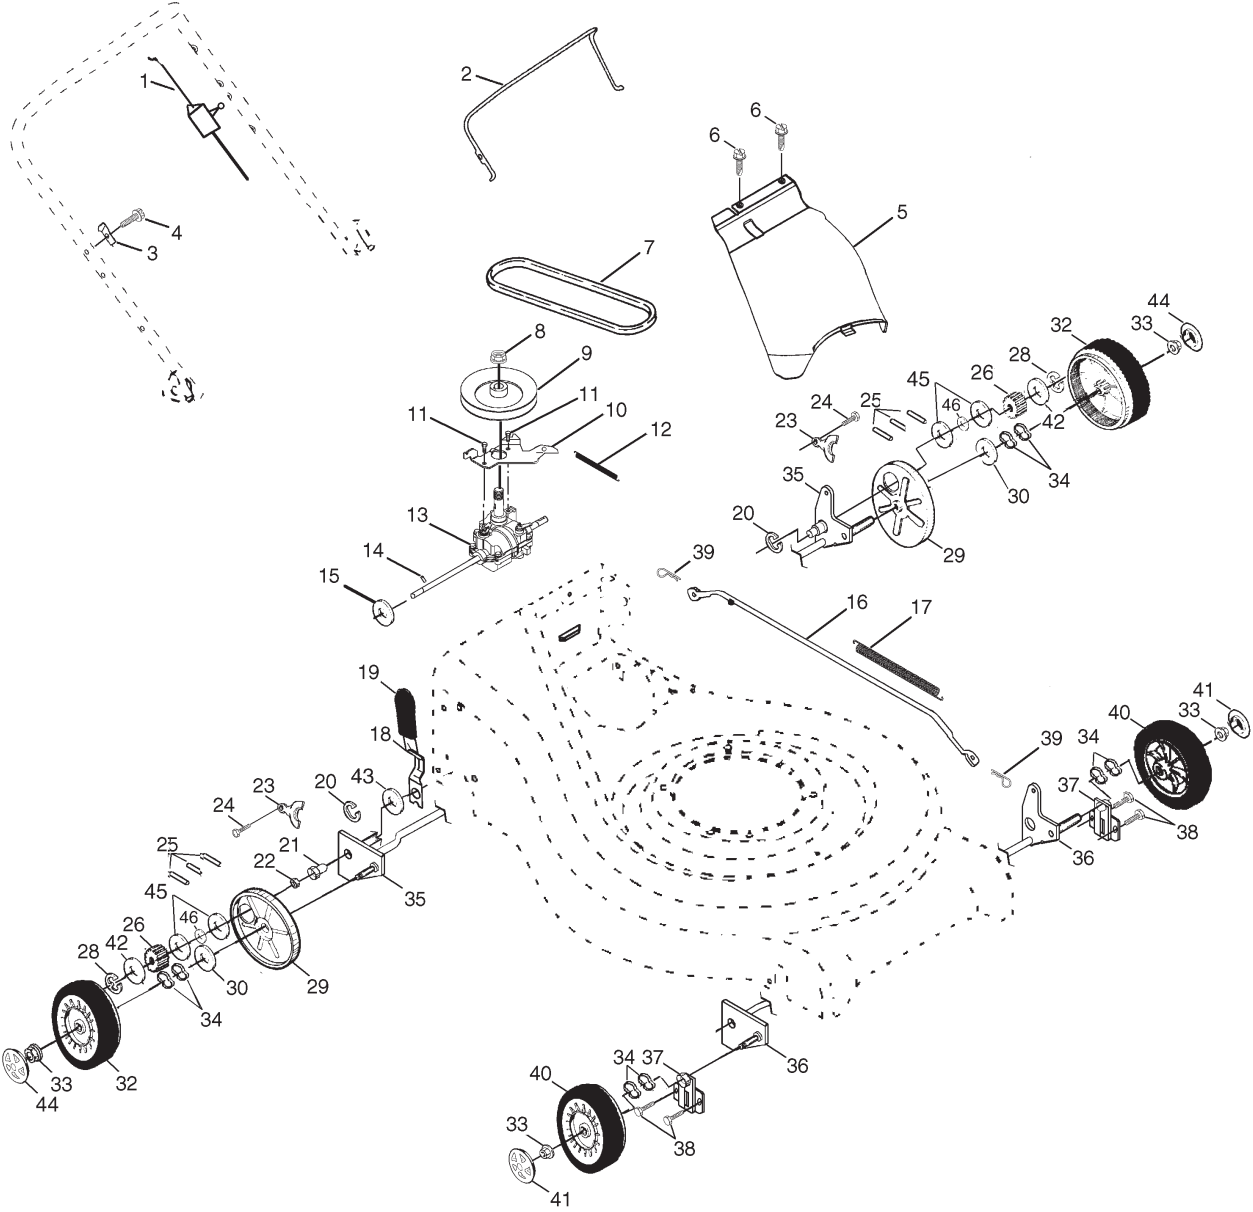

REPAIR PARTS

ROTARY LAWN MOWER -- MODEL NO. 541PDE (P541PDEA), PRODUCT NO. 954 12 00-36

REPAIR PARTS

ROTARY LAWN MOWER -- MODEL NO. 541PDE (P541PDEA), PRODUCT NO. 954 12 00-36

KEY NO.	PART NO.	DESCRIPTION	KEY NO.	PART NO.	DESCRIPTION
1	532161587	Cable Drive	24	532057808	Screw Hex Head Tapping 1/4-20 x .75
2	532161473	Bail Control Drive	25	532170011	Drive Pawl
3	532164557	Bracket, Downstop	26	532166450	Pinion, Drive
4	532083816	Screw Hex Wash Head Tapping 10-2	28	812000058	E-Ring 7/16
5	532161552	Cover Drive	29	532088080	Cover, Dust Wheel
6	532750634	Screw Thdrol 10-25 x .50	30	532067725	Washer 1/2 x 1-1/2 x .134
7	532160816	V-Belt	32	532162063	Wheel 9 x 2
8	532132010	Nut Lock Flanged 3/8-16 Zinc	33	532083923	Nut Hex Flange Lock
9	532163939	Pulley Driven	34	532057143	Wave Washer
10	532164553	Belt Keeper	35	532164552	Shaft Asm. Rear
11	817541011	Screw Hex Wash Head 10-24 X .668	36	532164550	Shaft Asm. Front
12	532075192	Spring	37	532161463	Retainer Front Shaft
13	532169611	Transmission Asm.	38	532163409	Screw 12 x 5/8
14	532145354	Pin Spring Thrust	39	532700279	Clip Retainer
15	532057079	Washer Hardened	40	532143593	Wheel 8 x 2
16	532161584	Rod Connecting	41	532150182	Hubcap
17	532161602	Spring Extension	42	532052160	Washer
18	532164554	Spring Selector	43	819572216	Washer
19	532161961	Knob Selector Spring	44	532150181	Hubcap
20	812000022	E-Ring 7/8	45	532062335	Bellville Washer
21	532163365	Bearing Support	46	532088118	Felt Washer
22	532169911	Bearing Ball			
23	532164555	Retainer Drive Asm. Stmp.