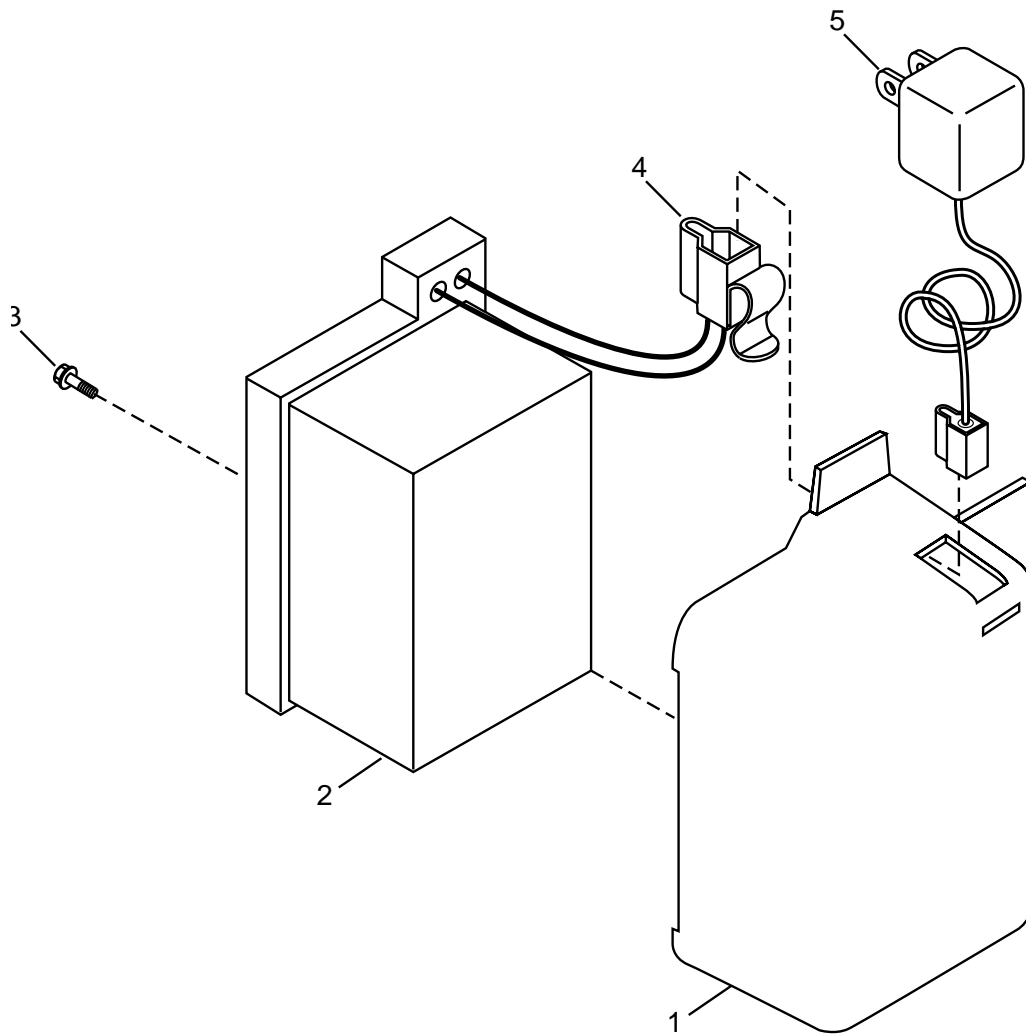

REPAIR PARTS

ROTARY LAWN MOWER -- MODEL NO. 541PDE (P541PDEA), PRODUCT NO. 954 12 00-36

REPAIR PARTS

ROTARY LAWN MOWER -- MODEL NO. 541PDE (P541PDEA), PRODUCT NO. 954 12 00-36

KEY NO.	PART NO.	DESCRIPTION	KEY NO.	PART NO.	DESCRIPTION
1	532161587	Cable Drive	24	532057808	Screw Hex Head Tapping 1/4-20 x .75
2	532161473	Bail Control Drive	25	532170011	Drive Pawl
3	532164557	Bracket, Downstop	26	532166450	Pinion, Drive
4	532083816	Screw Hex Wash Head Tapping 10-2	28	812000058	E-Ring 7/16
5	532161552	Cover Drive	29	532088080	Cover, Dust Wheel
6	532750634	Screw Thdrol 10-25 x .50	30	532067725	Washer 1/2 x 1-1/2 x .134
7	532160816	V-Belt	32	532162063	Wheel 9 x 2
8	532132010	Nut Lock Flanged 3/8-16 Zinc	33	532083923	Nut Hex Flange Lock
9	532163939	Pulley Driven	34	532057143	Wave Washer
10	532164553	Belt Keeper	35	532164552	Shaft Asm. Rear
11	817541011	Screw Hex Wash Head 10-24 X .668	36	532164550	Shaft Asm. Front
12	532075192	Spring	37	532161463	Retainer Front Shaft
13	532169611	Transmission Asm.	38	532163409	Screw 12 x 5/8
14	532145354	Pin Spring Thrust	39	532700279	Clip Retainer
15	532057079	Washer Hardened	40	532143593	Wheel 8 x 2
16	532161584	Rod Connecting	41	532150182	Hubcap
17	532161602	Spring Extension	42	532052160	Washer
18	532164554	Spring Selector	43	819572216	Washer
19	532161961	Knob Selector Spring	44	532150181	Hubcap
20	812000022	E-Ring 7/8	45	532062335	Bellville Washer
21	532163365	Bearing Support	46	532088118	Felt Washer
22	532169911	Bearing Ball			
23	532164555	Retainer Drive Asm. Stmp.			

REPAIR PARTS

ROTARY LAWN MOWER - - MODEL NO. 541PDE (P541PDEA), PRODUCT NO. 954 12 00-36

KEY NO.	PART NO.	DESCRIPTION
1	532161334	Battery Bracket
2	532750909	Battery
3	817411312	Hex Washer Head Screw 13 x .750
4	532086353	Connector Mounting Clip
5	532130024	Battery Charger